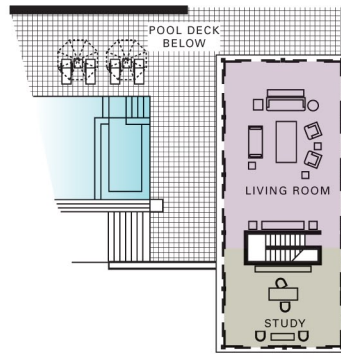

FOUR SEASONS RESORT SEYCHELLES Residence 6 (4 Bedrooms)	
Built-up area (m ²)	1,367
Internal (A/C) area (m ²)	540
Covered area (m ²)	181
Open area (m ²)	646
Plot size (m ²)	12,127
Plot size (acre)	3.00
Pool size (m)	25.4 x 7

STUDY/OFFICE	BEDROOM
LIVING ROOM	BATHROOM
DINING ROOM	KITCHEN
POOL STORAGE	POOL/POND

UPPER LEVEL

ENTRANCE LEVEL

MASTER BEDROOM LEVEL

The plans, drawings, images, rendering and other material presented are for illustrative purposes only; are not to scale and should not be relied upon as a basis for purchasing. We reserve the right to modify or change plans, specifications, features and prices without notice.