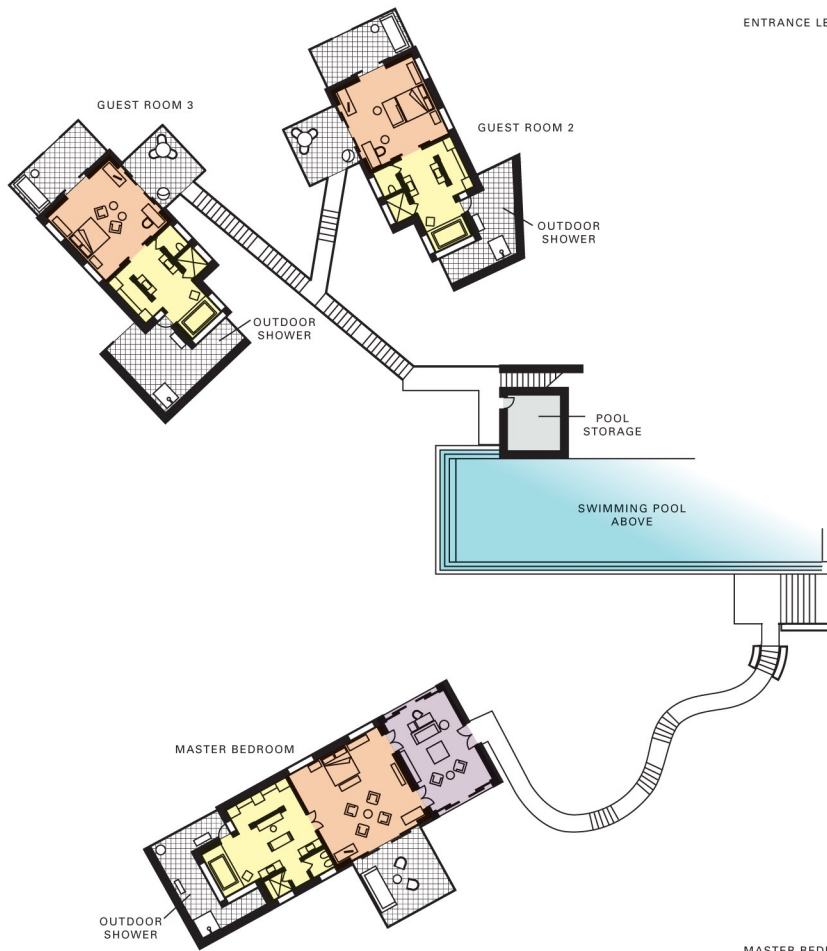

FOUR SEASONS RESORT SEYCHELLES Residence 6 (4 Bedrooms)	
Built-up area (m ²)	1,367
Internal (A/C) area (m ²)	540
Covered area (m ²)	181
Open area (m ²)	646
Plot size (m ²)	12,127
Plot size (acre)	3.00
Pool size (m)	25.4 x 7

STUDY/OFFICE	BEDROOM
LIVING ROOM	BATHROOM
DINING ROOM	KITCHEN
POOL STORAGE	POOL/POND

UPPER LEVEL

ENTRANCE LEVEL

MASTER BEDROOM LEVEL

The plans, drawings, images, rendering and other material presented are for illustrative purposes only; are not to scale and should not be relied upon as a basis for purchasing. We reserve the right to modify or change plans, specifications, features and prices without notice.