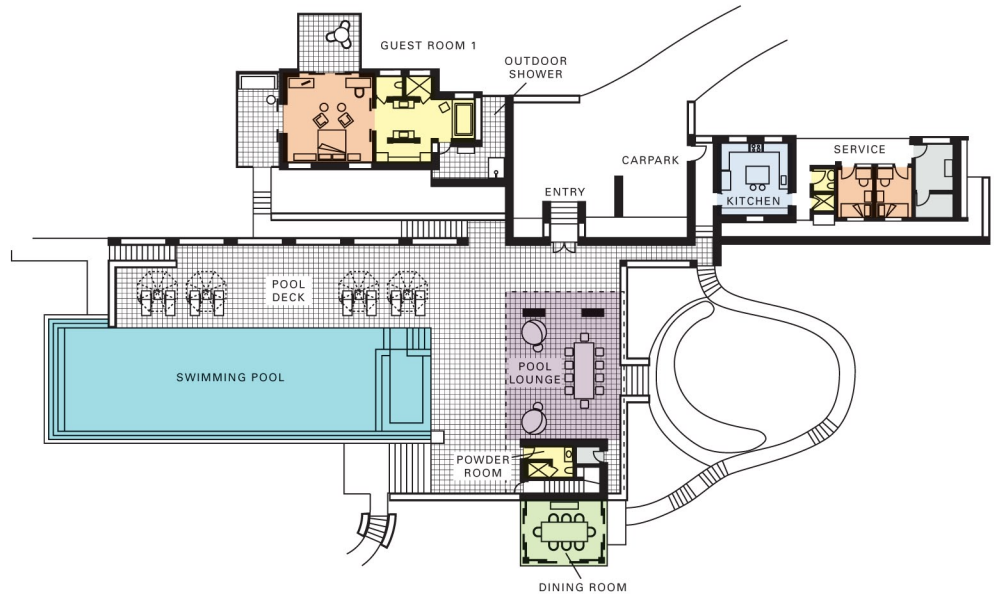

FOUR SEASONS RESORT SEYCHELLES Residence 6 (4 Bedrooms)	
Built-up area (m ²)	1,367
Internal (A/C) area (m ²)	540
Covered area (m ²)	181
Open area (m ²)	646
Plot size (m ²)	12,127
Plot size (acre)	3.00
Pool size (m)	25.4 x 7

STUDY/OFFICE	BEDROOM
LIVING ROOM	BATHROOM
DINING ROOM	KITCHEN
POOL STORAGE	POOL/POND

UPPER LEVEL

ENTRANCE LEVEL

MASTER BEDROOM LEVEL

The plans, drawings, images, rendering and other material presented are for illustrative purposes only; are not to scale and should not be relied upon as a basis for purchasing. We reserve the right to modify or change plans, specifications, features and prices without notice.